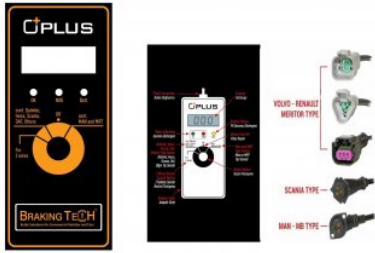

Caliper Sensor Cables

All Original Numbers, Marks and Models from
Vehicle Manufacturers Listed in this catalogue
are for comparison purposes only

www.brakingtech.com

BTA81K002-01

Description :

Potentiometer Tester Knorr Type 2

Application : :

Knorr-Bremse diagnostic unit K154433N50, also useful for wabco maxx and meritor sensors

OEM No :

K154433N50

BTK10201

Description :

Brake Pad Control Sensor Cable

No	BT No	Information
1	BTK10201 x 1	Sensor Cable 200cm